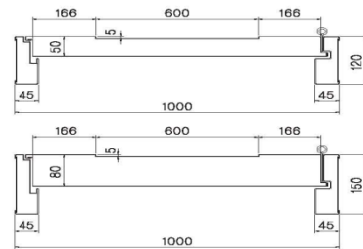

## Soundproof Door

SP-973-TB (Double Open )  
Standard Size : 1800(W) x2100mm(H)

Kumsung Soundproof doors are manufactured with the same specification of 50mm Entrance fire door and offer simple design with excellent durability.